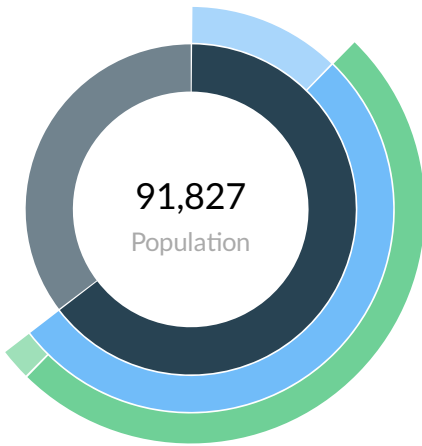

91,827

Population (2020)

Population **grew by 4,698** over the last 5 years and is projected to **grow by 4,961** over the next 5 years.

37,313

Total Regional Employment

Jobs **grew by 185** over the last 5 years and are projected to **grow by 1,892** over the next 5 years.

\$84.8K

Median Household Income (2019)

Median household income is **\$21.9K above** the national median household income of \$62.8K.

Takeaways

- As of 2020 the region's population **increased by 5.4%** since 2015, growing by 4,698. Population is expected to **increase by 5.4%** between 2020 and 2025, adding 4,961.
- From 2015 to 2020, jobs **increased by 0.5%** in St. Croix County, WI from 37,128 to **37,313**. This change **fell short of the national growth rate of 1.3% by 0.8%**. As the number of jobs increased, the **labor force participation rate decreased from 70.7% to 65.4% between 2015 and 2020**.
- Concerning educational attainment, **24.9% of St. Croix County, WI residents possess a Bachelor's Degree** (4.9% above the national average), and **14.7% hold an Associate's Degree** (6.1% above the national average).
- The top three industries in 2020 are Restaurants and Other Eating Places, Education and Hospitals (Local Government), and Local Government, Excluding Education and Hospitals.

	Population (2020)	Labor Force (2020)	Jobs (2020)	Cost of Living	GRP	Imports	Exports
Region	91,827	48,075	37,313	101.5	\$3.80B	\$6.38B	\$3.76B
State	5,848,151	3,038,273	3,074,986	100.0	\$331.57B	\$322.64B	\$342.03B

2020 Labor Force Breakdown

	Population
● Total Working Age Population	59,286
● Not in Labor Force (15+)	11,211
● Labor Force	48,075
● Employed	45,994
● Unemployed	2,081
● Under 15	32,541

Educational Attainment