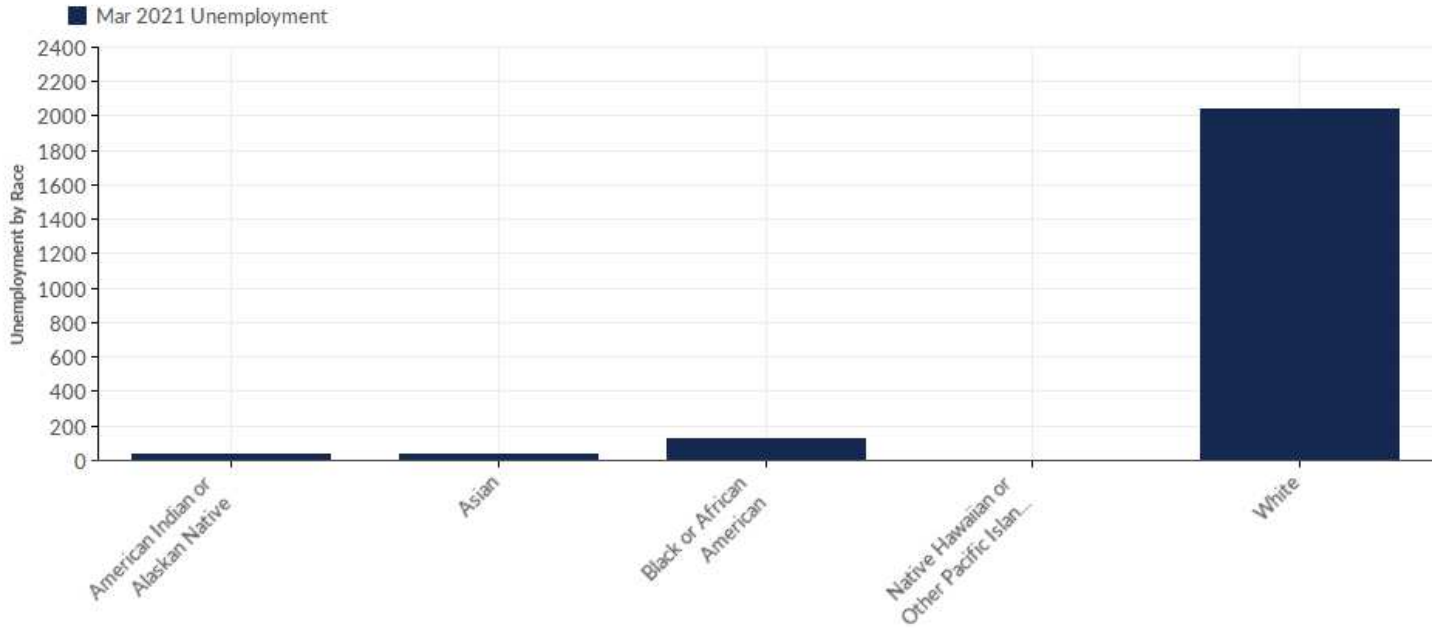

Unemployment by Demographics

Unemployment by Age

Age	Unemployment (Mar 2021)	% of Age Cohort
< 22	100	4.48%
22-24	132	5.91%
25-34	505	22.63%
35-44	503	22.54%
45-54	407	18.23%
55-59	225	10.08%
60-64	195	8.74%
65+	164	7.35%
Total	2,232	100.00%

Unemployment by Gender

Gender	Unemployment (Mar 2021)	% of Age Cohort
Females	874	39.16%
Males	1,358	60.84%
Total	2,232	100.00%

Unemployment by Race

Race	Unemployment (Mar 2021)	% of Age Cohort
American Indian or Alaskan Native	34	1.52%
Asian	34	1.52%
Black or African American	125	5.60%
Native Hawaiian or Other Pacific Islander	2	0.09%
White	2,037	91.26%
Total	2,232	100.00%