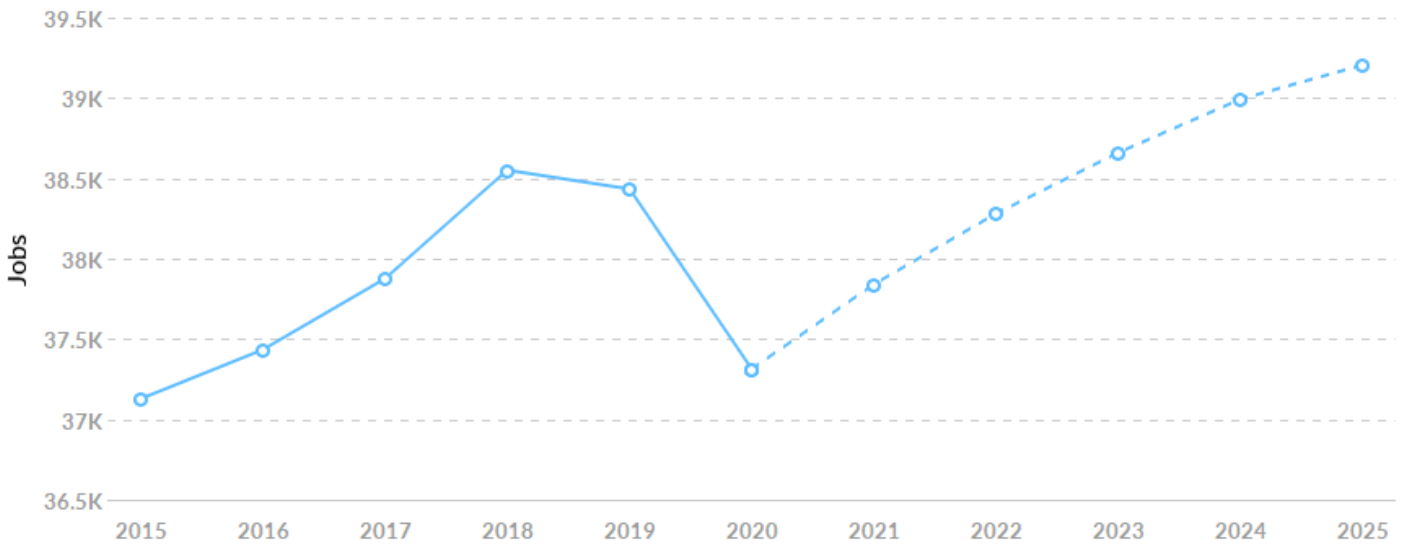

Job Trends

From 2015 to 2020, jobs increased by 0.5% in St. Croix County, WI from 37,128 to 37,313. This change fell short of the national growth rate of 1.3% by 0.8%.

Timeframe	Jobs
2015	37,128
2016	37,434
2017	37,876
2018	38,551
2019	38,434
2020	37,313
2021	37,840
2022	38,280
2023	38,659
2024	38,992
2025	39,205