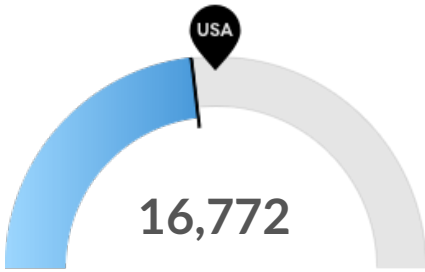

As of 2020 the region's population **increased by 5.4%** since 2015, growing by 4,698. Population is expected to **increase by 5.4%** between 2020 and 2025, adding 4,961.

Timeframe	Population
2015	87,129
2016	87,598
2017	88,560
2018	89,688
2019	90,687
2020	91,827
2021	92,894
2022	93,922
2023	94,923
2024	95,879
2025	96,788

Job Trends

From 2015 to 2020, jobs increased by 0.5% in St. Croix County, WI from 37,128 to 37,313. This change fell short of the national growth rate of 1.3% by 0.8%.

Timeframe	Jobs
2015	37,128
2016	37,434
2017	37,876
2018	38,551
2019	38,434
2020	37,313
2021	37,840
2022	38,280
2023	38,659
2024	38,992
2025	39,205

Labor Force Participation Rate Trends

Timeframe	Labor Force Participation Rate
2016	71.64%
2017	71.29%
2018	70.45%
2019	69.69%
2020	67.62%
January 2021	65.09%
February 2021	65.72%
March 2021	66.09%

Unemployment Rate Trends

Population Characteristics

Millennials

St. Croix County, WI has 16,772 millennials (ages 25-39). The national average for an area this size is 18,698.

Retiring Soon

Retirement risk is about average in St. Croix County, WI. The national average for an area this size is 26,663 people 55 or older, while there are 26,197 here.