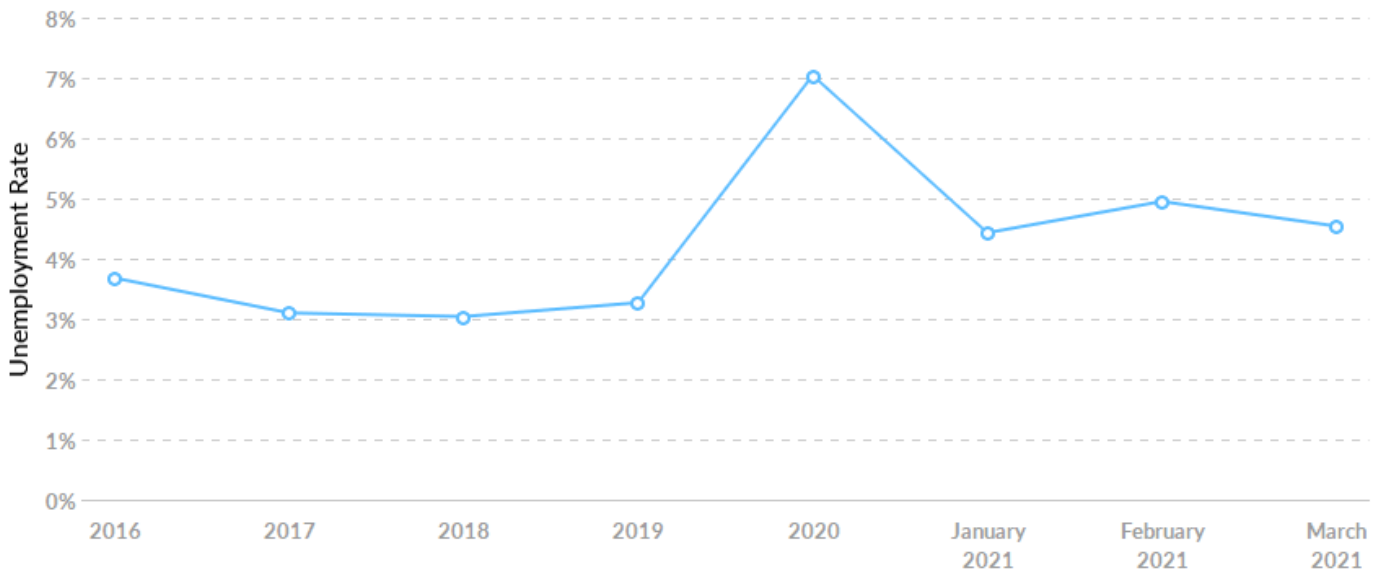

Unemployment Rate Trends

St. Croix County, WI had a March 2021 unemployment rate of 4.54%, **increasing from 3.68%** 5 years before.

Timeframe	Unemployment Rate
2016	3.68%
2017	3.10%
2018	3.04%
2019	3.27%
2020	7.04%
January 2021	4.43%
February 2021	4.95%
March 2021	4.54%