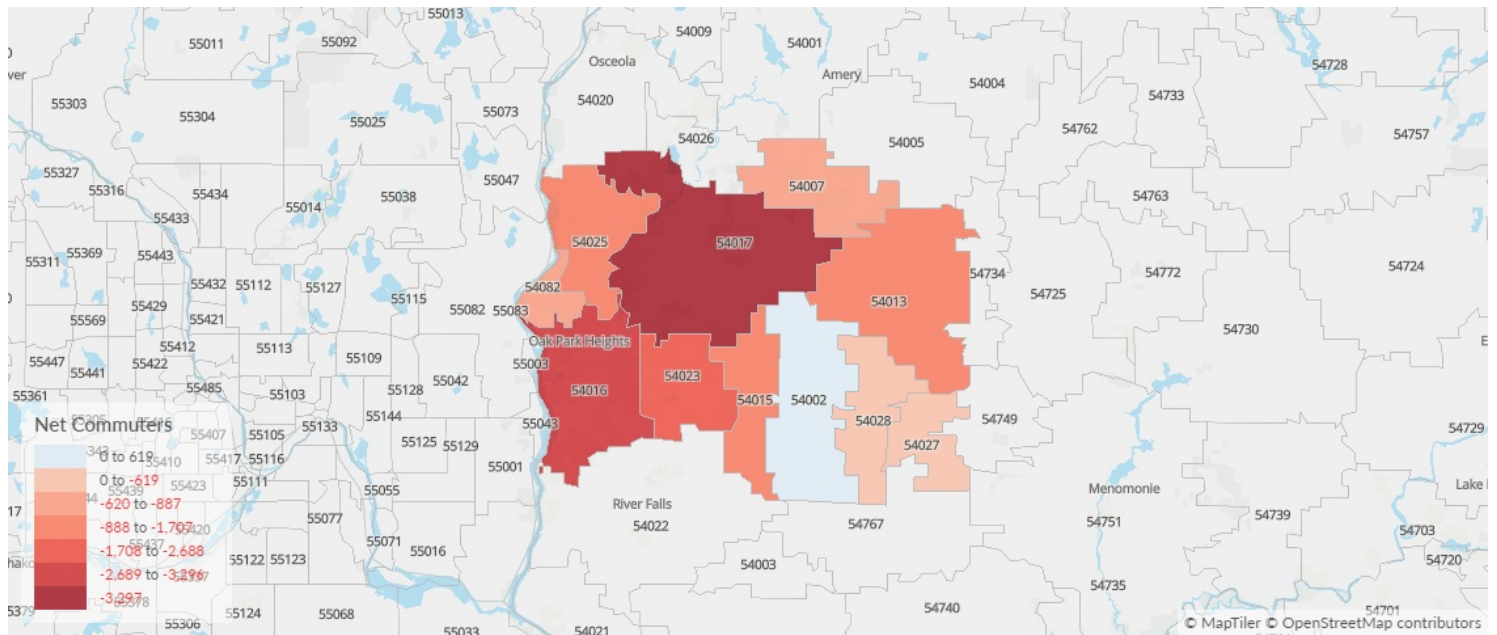

Place of Work vs Place of Residence

Understanding where talent in St. Croix County, WI currently works compared to where talent lives can help you optimize site decisions.

Where Talent Works

ZIP	Name	2020 Employment
54016	Hudson, WI (in St. Croix...)	17,310
54017	New Richmond, WI (in ...)	7,738
54002	Baldwin, WI (in St. Croi...)	3,820
54025	Somerset, WI (in St. Cro...)	3,295
54015	Hammond, WI (in St. Cr...)	1,236