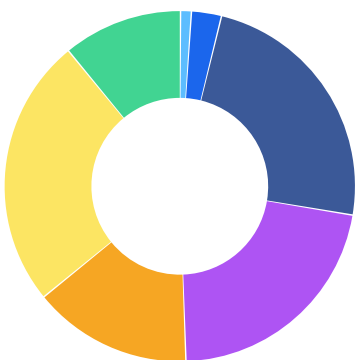

% of Population	Population
● Less Than 9th Grade	1.0%	625
● 9th Grade to 12th Grade	2.8%	1,736
● High School Diploma	23.8%	14,938
● Some College	21.8%	13,685
● Associate's Degree	14.7%	9,219
● Bachelor's Degree	24.9%	15,642
● Graduate Degree and Higher	11.0%	6,916