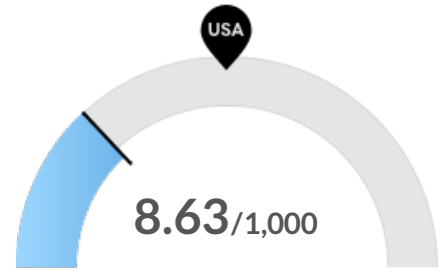

Population Characteristics

Millennials

St. Croix County, WI has 16,772 millennials (ages 25-39). The national average for an area this size is 18,698.

Retiring Soon

Retirement risk is about average in St. Croix County, WI. The national average for an area this size is 26,663 people 55 or older, while there are 26,197 here.

Racial Diversity

Racial diversity is low in St. Croix County, WI. The national average for an area this size is 36,174 racially diverse people, while there are 5,808 here.

Veterans

St. Croix County, WI has 4,700 veterans. The national average for an area this size is 5,037.

Violent Crime

St. Croix County, WI has 0.72 violent crimes per 1,000 people. The national rate is 3.53 per 1,000 people.

Property Crime

St. Croix County, WI has 8.63 property crimes per 1,000 people. The national rate is 19.79 per 1,000 people.