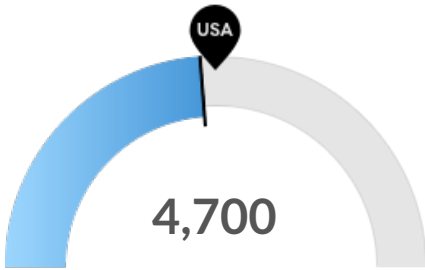

As of 2020 the region's population **increased by 5.4%** since 2015, growing by 4,698. Population is expected to **increase by 5.4%** between 2020 and 2025, adding 4,961.

Timeframe	Population
2015	87,129
2016	87,598
2017	88,560
2018	89,688
2019	90,687
2020	91,827
2021	92,894
2022	93,922
2023	94,923
2024	95,879
2025	96,788

Labor Force Participation Rate Trends

Timeframe	Labor Force Participation Rate
2016	71.64%
2017	71.29%
2018	70.45%
2019	69.69%
2020	67.62%
January 2021	65.09%
February 2021	65.72%
March 2021	66.09%

Unemployment Rate Trends

Population Characteristics

Millennials

St. Croix County, WI has 16,772 millennials (ages 25-39). The national average for an area this size is 18,698.

Retiring Soon

Retirement risk is about average in St. Croix County, WI. The national average for an area this size is 26,663 people 55 or older, while there are 26,197 here.

Racial Diversity

Racial diversity is low in St. Croix County, WI. The national average for an area this size is 36,174 racially diverse people, while there are 5,808 here.

Veterans

St. Croix County, WI has 4,700 veterans. The national average for an area this size is 5,037.