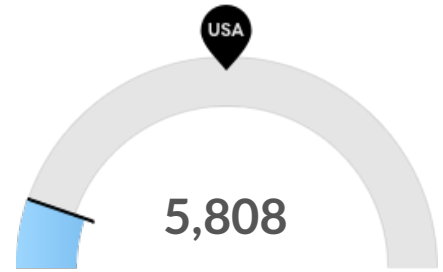

Labor Force Participation Rate Trends

Timeframe	Labor Force Participation Rate
2016	71.64%
2017	71.29%
2018	70.45%
2019	69.69%
2020	67.62%
January 2021	65.09%
February 2021	65.72%
March 2021	66.09%

Unemployment Rate Trends

St. Croix County, WI had a March 2021 unemployment rate of 4.54%, **increasing from 3.68%** 5 years before.

Timeframe	Unemployment Rate
2016	3.68%
2017	3.10%
2018	3.04%
2019	3.27%
2020	7.04%
January 2021	4.43%
February 2021	4.95%
March 2021	4.54%

Population Characteristics

Millennials

St. Croix County, WI has 16,772 millennials (ages 25-39). The national average for an area this size is 18,698.

Retiring Soon

Retirement risk is about average in St. Croix County, WI. The national average for an area this size is 26,663 people 55 or older, while there are 26,197 here.

Racial Diversity

Racial diversity is low in St. Croix County, WI. The national average for an area this size is 36,174 racially diverse people, while there are 5,808 here.

Veterans

St. Croix County, WI has 4,700 veterans. The national average for an area this size is 5,037.