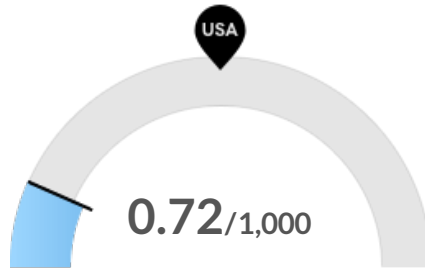

Violent Crime

St. Croix County, WI has 0.72 violent crimes per 1,000 people. The national rate is 3.53 per 1,000 people.