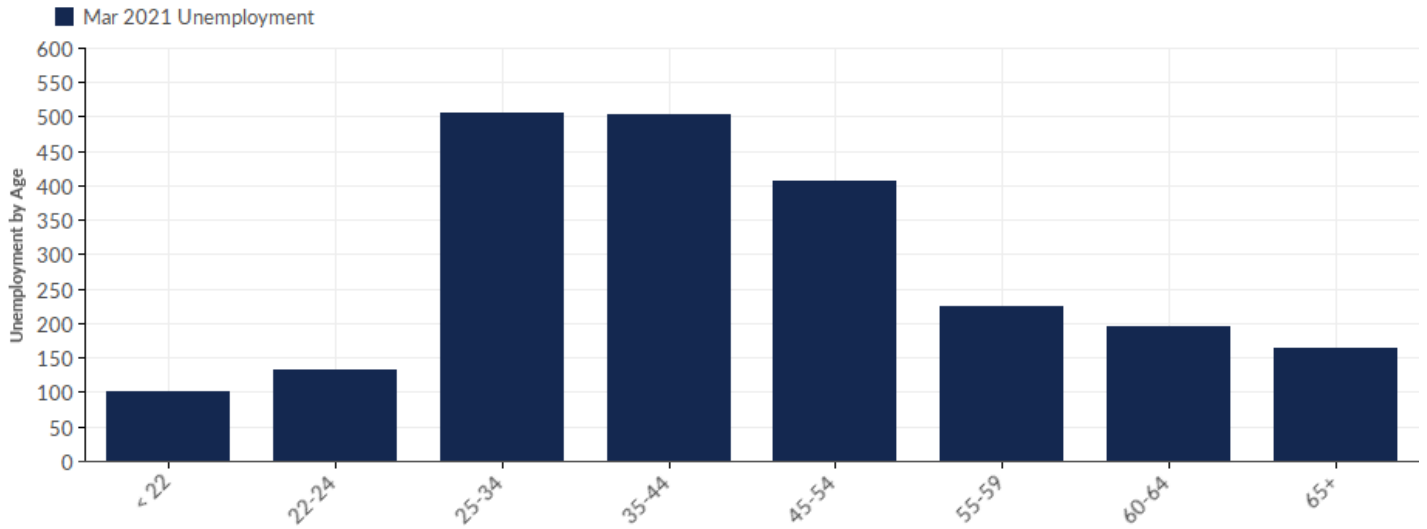

Unemployment by Demographics

Unemployment by Age

Age	Unemployment (Mar 2021)	% of Age Cohort
< 22	100	4.48%
22-24	132	5.91%
25-34	505	22.63%
35-44	503	22.54%
45-54	407	18.23%
55-59	225	10.08%
60-64	195	8.74%
65+	164	7.35%
Total	2,232	100.00%