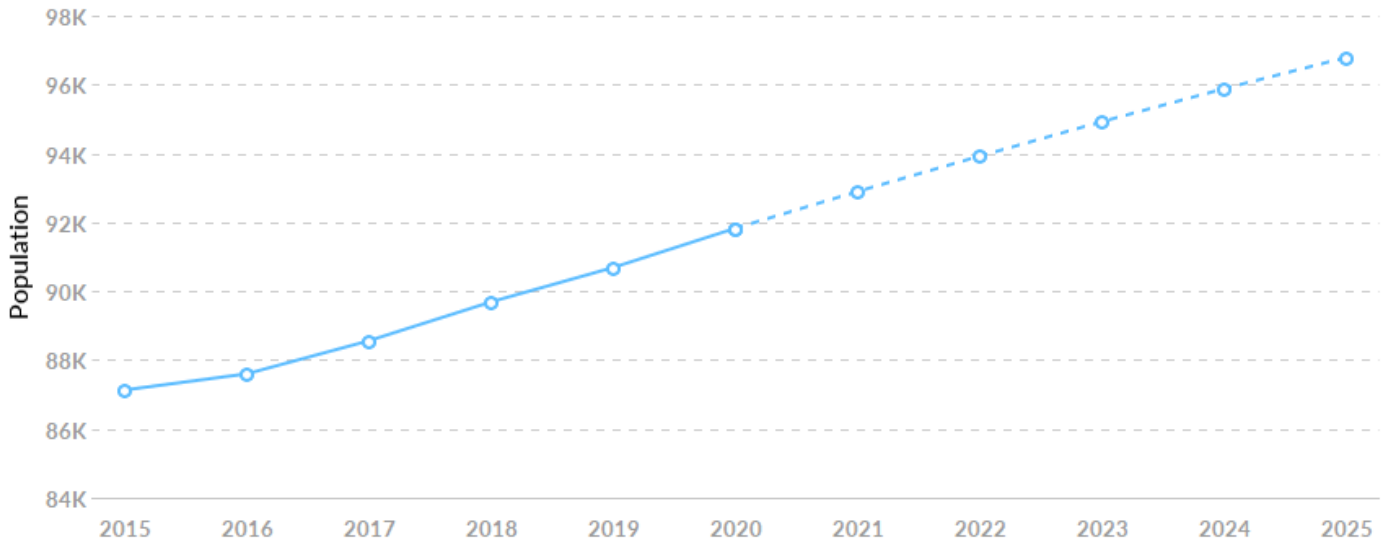

91,827

Population (2020)

Population **grew by 4,698** over the last 5 years and is projected to **grow by 4,961** over the next 5 years.

37,313

Total Regional Employment

Jobs **grew by 185** over the last 5 years and are projected to **grow by 1,892** over the next 5 years.

Unemployment by Demographics

Unemployment by Age

Age	Unemployment (Mar 2021)	% of Age Cohort
< 22	100	4.48%
22-24	132	5.91%
25-34	505	22.63%
35-44	503	22.54%
45-54	407	18.23%
55-59	225	10.08%
60-64	195	8.74%
65+	164	7.35%
Total	2,232	100.00%

Unemployment by Ethnicity

Ethnicity	Unemployment (Mar 2021)	% of Age Cohort
Hispanic or Latino	91	4.08%
Not Hispanic or Latino	2,141	95.92%
Total	2,232	100.00%

Historic & Projected Trends

Population Trends

As of 2020 the region's population **increased by 5.4%** since 2015, growing by 4,698. Population is expected to **increase by 5.4%** between 2020 and 2025, adding 4,961.

Timeframe	Population
2015	87,129
2016	87,598
2017	88,560
2018	89,688
2019	90,687
2020	91,827
2021	92,894
2022	93,922
2023	94,923
2024	95,879
2025	96,788