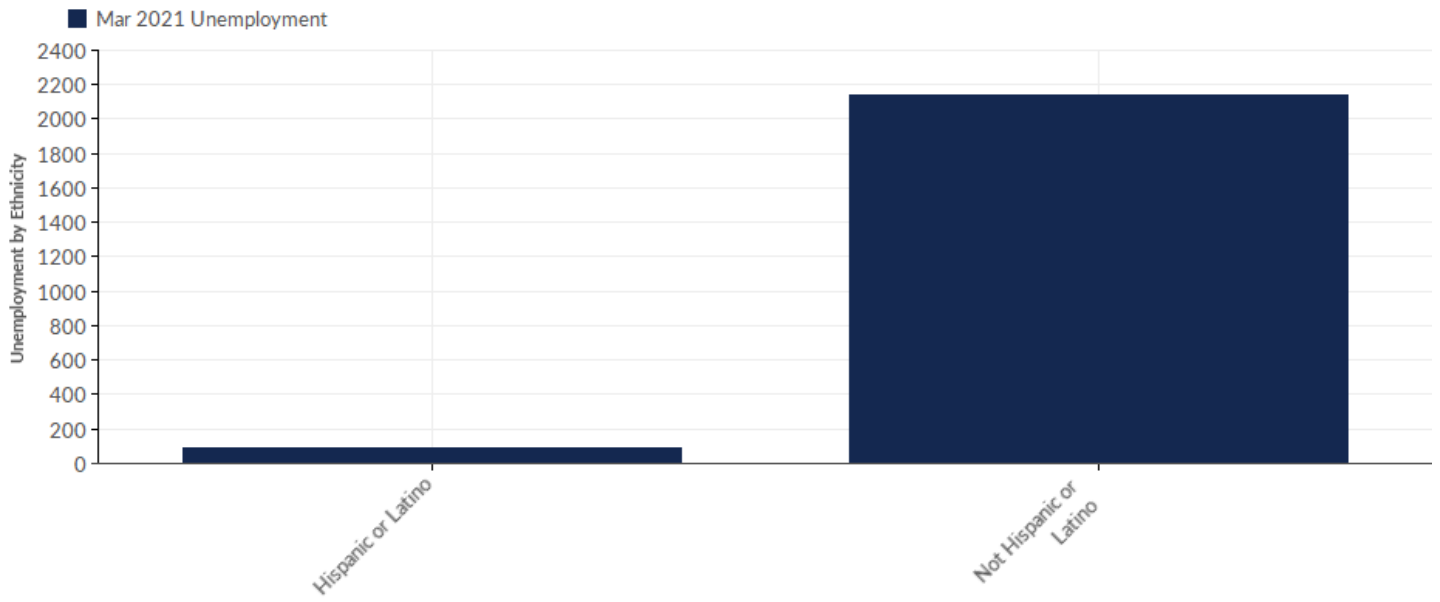

Unemployment by Ethnicity

Ethnicity	Unemployment (Mar 2021)	% of Age Cohort
Hispanic or Latino	91	4.08%
Not Hispanic or Latino	2,141	95.92%
Total	2,232	100.00%