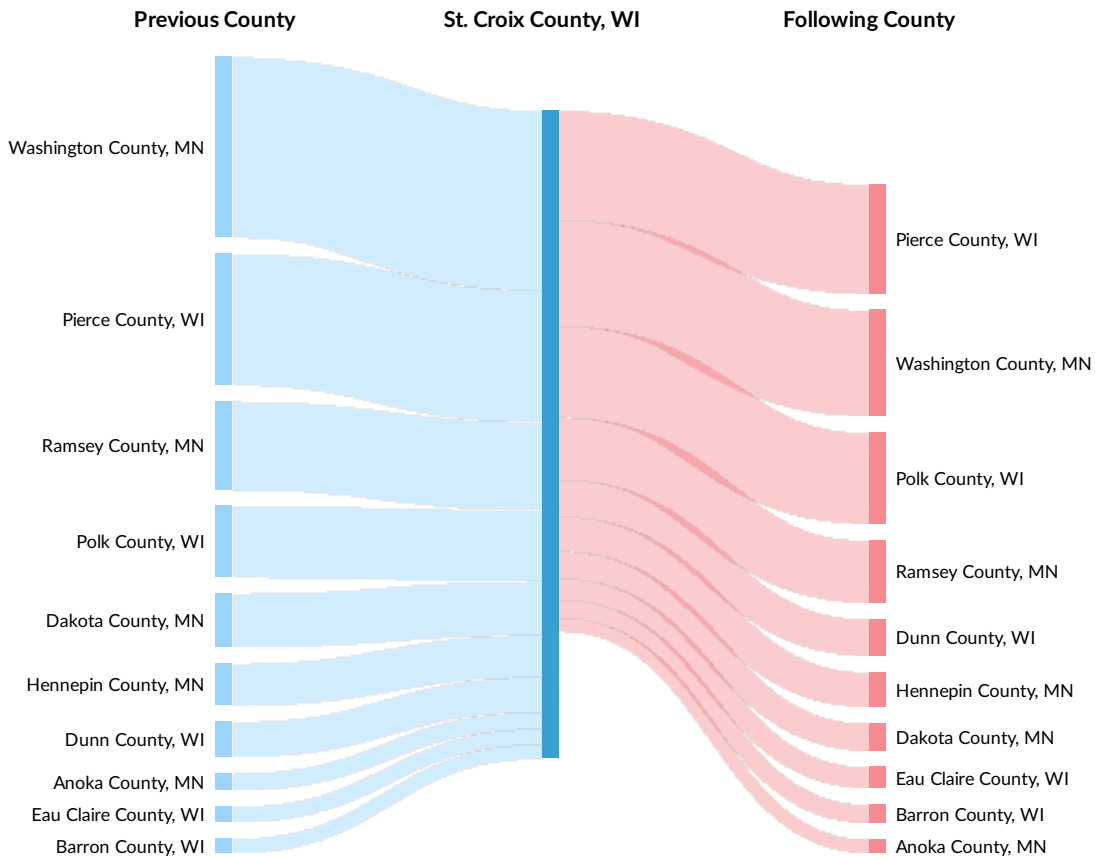

Inbound and Outbound Migration

The table below analyzes past and current residents of St. Croix County, WI. The left column shows residents of other counties migrating to St. Croix County, WI. The right column shows residents migrating from St. Croix County, WI to other counties.

As of 2019, **803** people have migrated from Washington County, MN to St. Croix County, WI. In the same year, **488** people left St. Croix County, WI migrating to Pierce County, WI. The total Net Migration for St. Croix County, WI in 2018 was **771**.

Top Previous Counties	Migrations
Washington County, MN	803
Pierce County, WI	586
Ramsey County, MN	393
Polk County, WI	318
Dakota County, MN	239
Hennepin County, MN	187