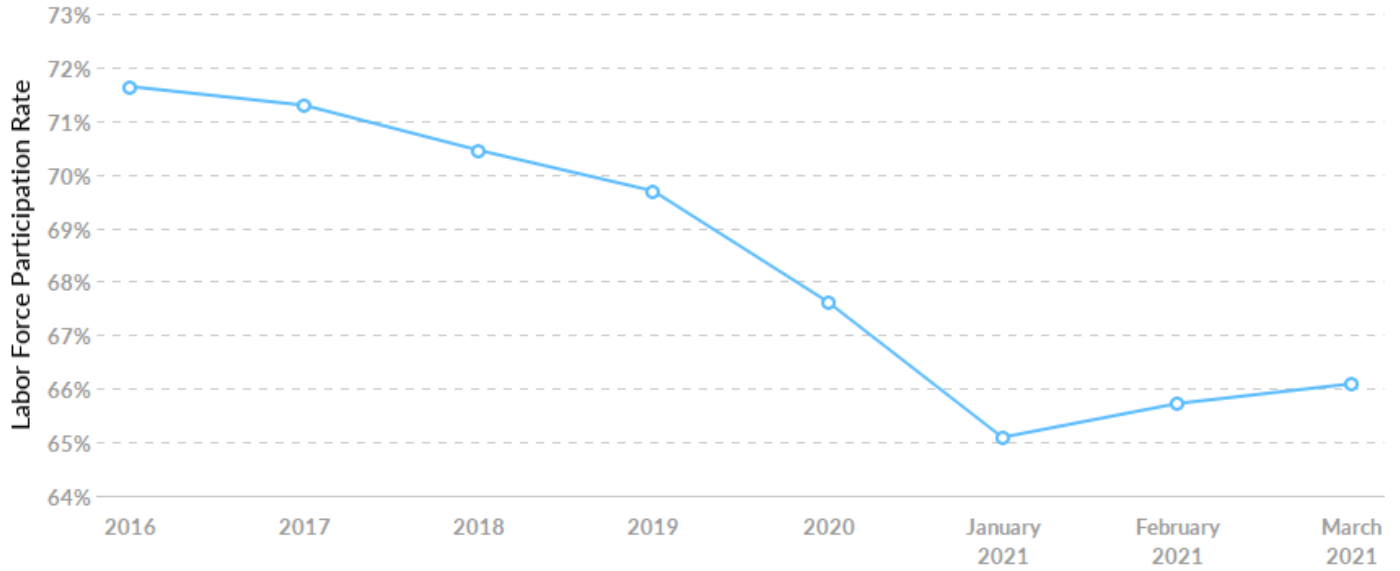

As of 2020 the region's population **increased by 5.4%** since 2015, growing by 4,698. Population is expected to **increase by 5.4%** between 2020 and 2025, adding 4,961.

Timeframe	Population
2015	87,129
2016	87,598
2017	88,560
2018	89,688
2019	90,687
2020	91,827
2021	92,894
2022	93,922
2023	94,923
2024	95,879
2025	96,788

Labor Force Participation Rate Trends

Timeframe	Labor Force Participation Rate
2016	71.64%
2017	71.29%
2018	70.45%
2019	69.69%
2020	67.62%
January 2021	65.09%
February 2021	65.72%
March 2021	66.09%

Unemployment Rate Trends