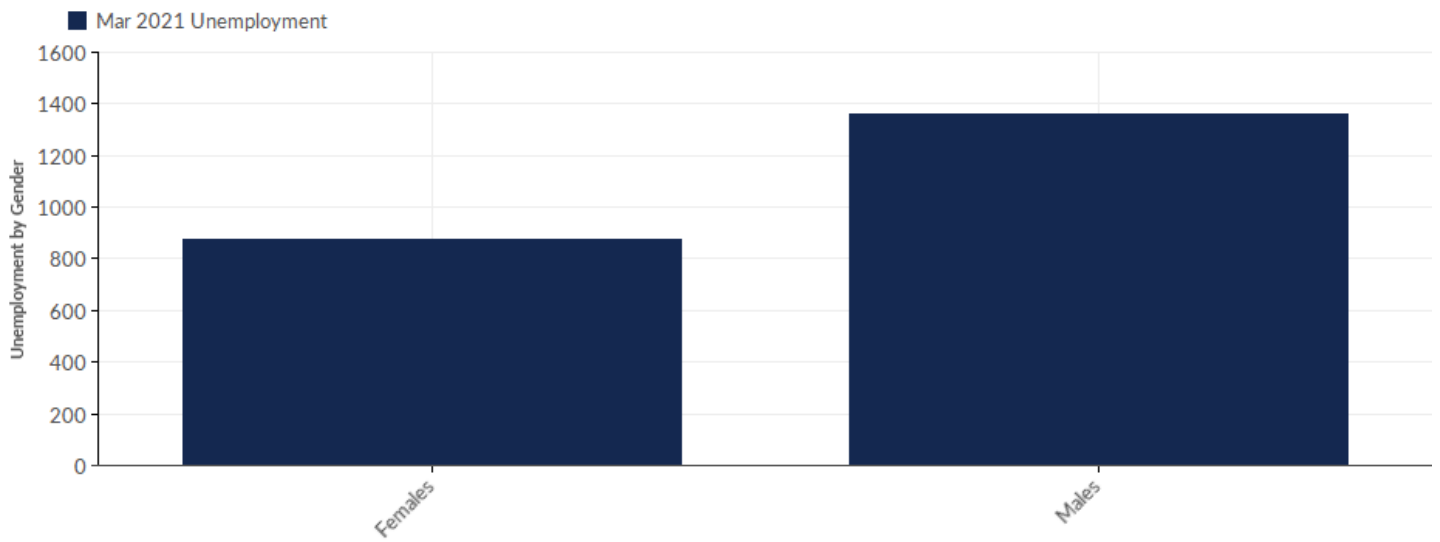

Unemployment by Gender

Gender	Unemployment (Mar 2021)	% of Age Cohort
Females	874	39.16%
Males	1,358	60.84%
Total	2,232	100.00%