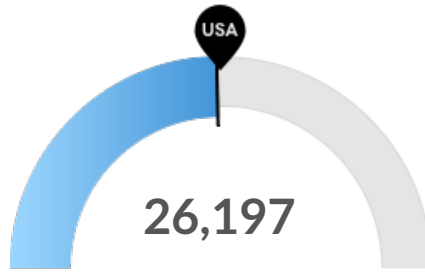

As of 2020 the region's population **increased by 5.4%** since 2015, growing by 4,698. Population is expected to **increase by 5.4%** between 2020 and 2025, adding 4,961.

Timeframe	Population
2015	87,129
2016	87,598
2017	88,560
2018	89,688
2019	90,687
2020	91,827
2021	92,894
2022	93,922
2023	94,923
2024	95,879
2025	96,788

Labor Force Participation Rate Trends

Timeframe	Labor Force Participation Rate
2016	71.64%
2017	71.29%
2018	70.45%
2019	69.69%
2020	67.62%
January 2021	65.09%
February 2021	65.72%
March 2021	66.09%

Unemployment Rate Trends

St. Croix County, WI had a March 2021 unemployment rate of 4.54%, **increasing from 3.68%** 5 years before.

Timeframe	Unemployment Rate
2016	3.68%
2017	3.10%
2018	3.04%
2019	3.27%
2020	7.04%
January 2021	4.43%
February 2021	4.95%
March 2021	4.54%

Population Characteristics

Millennials

St. Croix County, WI has 16,772 millennials (ages 25-39). The national average for an area this size is 18,698.

Retiring Soon

Retirement risk is about average in St. Croix County, WI. The national average for an area this size is 26,663 people 55 or older, while there are 26,197 here.