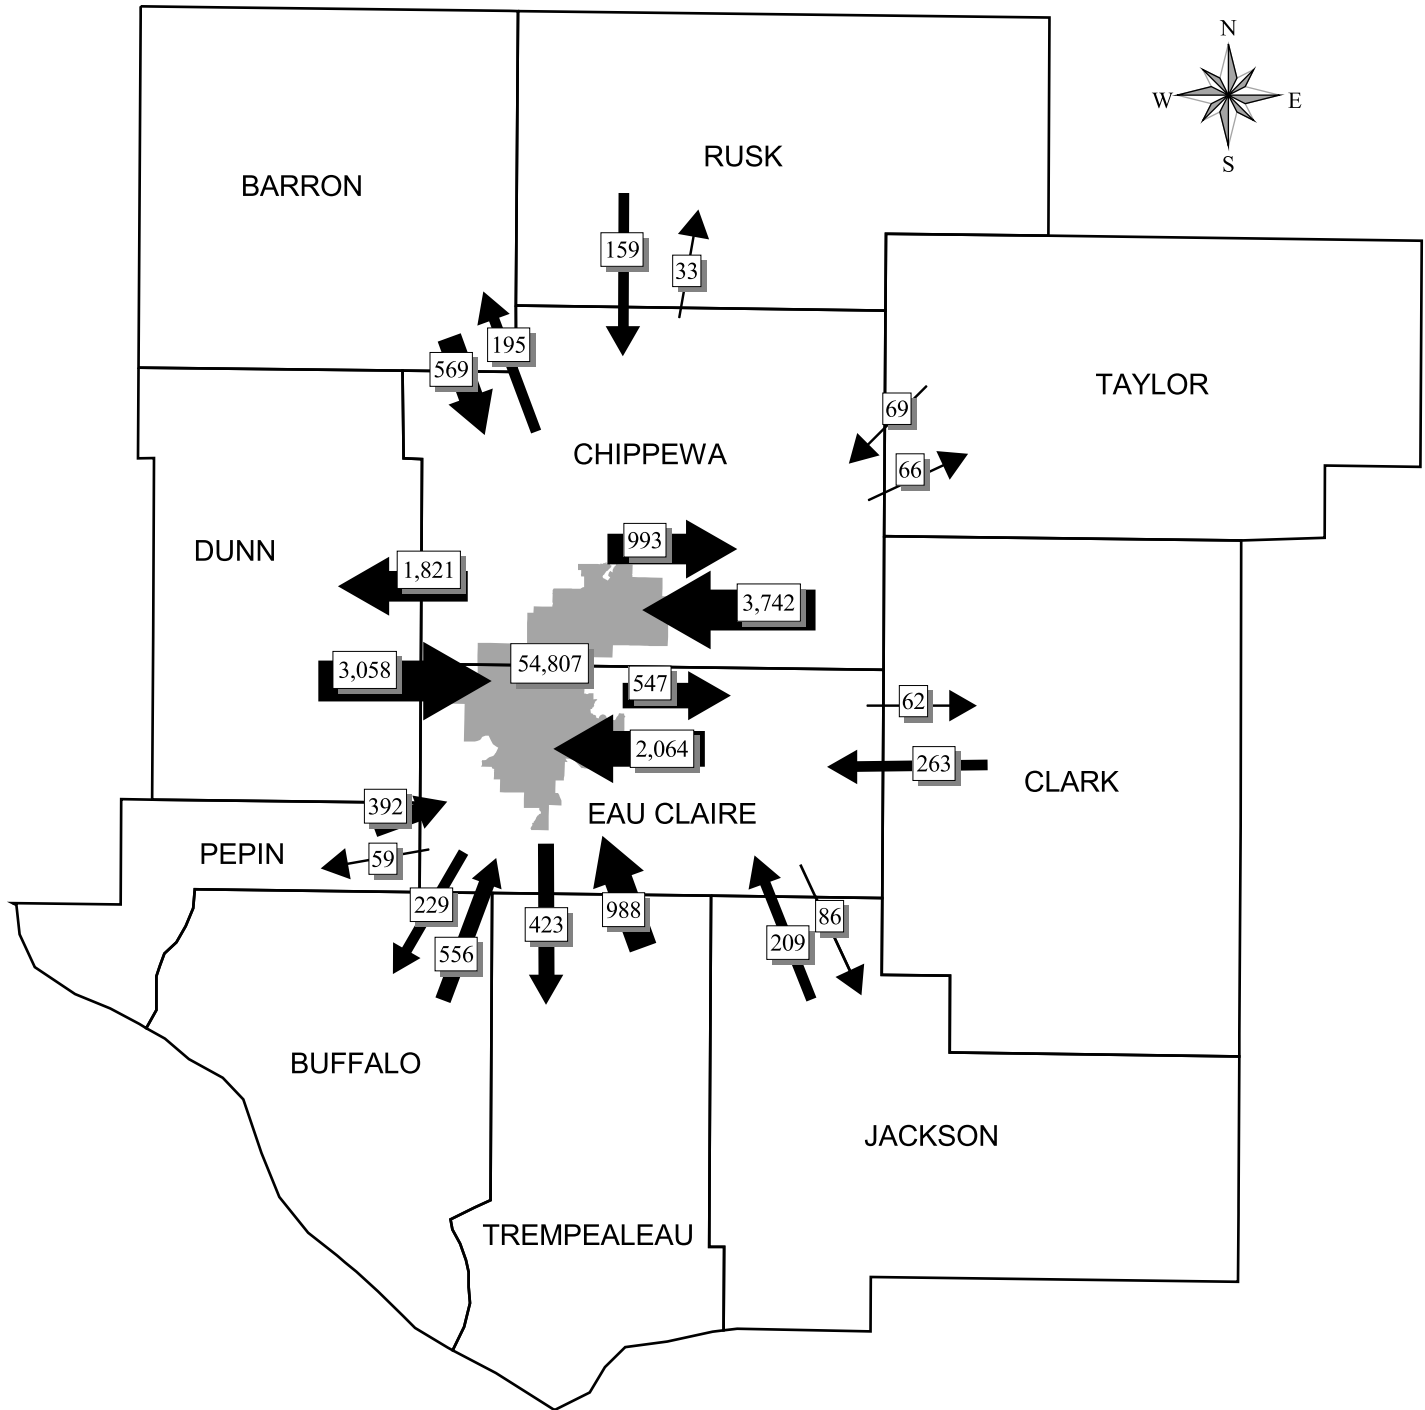

# Daily Workplace Commuters

## Chippewa/Eau Claire MPO

MAP 7

Commuters To Chippewa/Eau Claire MPO			
Trip Origin	Workplace	Total Trips	% of Trips
Chip/EC MPO	Chip/EC MPO	54,807	80.562
Chippewa County	Chip/EC MPO	3,742	5.500
Dunn County	Chip/EC MPO	3,058	4.495
Eau Claire County	Chip/EC MPO	2,064	3.034
Trempealeau County	Chip/EC MPO	988	1.452
Barron County	Chip/EC MPO	569	0.836
Buffalo County	Chip/EC MPO	556	0.817
Pepin County	Chip/EC MPO	392	0.576
Clark County	Chip/EC MPO	263	0.387
Jackson County	Chip/EC MPO	209	0.307
Rusk County	Chip/EC MPO	159	0.234
Taylor County	Chip/EC MPO	69	0.101
Other WI Counties	Chip/EC MPO	706	1.038
Out of State	Chip/EC MPO	449	0.660
	<b>Total</b>	68031	

Commuters From Chippewa/Eau Claire MPO			
Trip Origin	Workplace	Total Trips	% of Trips
Chip/EC MPO	Chip/EC MPO	54,807	90.093
Chip/EC MPO	Dunn County	1,821	2.993
Chip/EC MPO	Chippewa County	993	1.632
Chip/EC MPO	Eau Claire County	547	0.899
Chip/EC MPO	Trempealeau County	423	0.695
Chip/EC MPO	Buffalo County	229	0.376
Chip/EC MPO	Barron County	195	0.321
Chip/EC MPO	Jackson County	86	0.141
Chip/EC MPO	Taylor County	66	0.108
Chip/EC MPO	Clark County	62	0.102
Chip/EC MPO	Pepin County	59	0.097
Chip/EC MPO	Rusk County	33	0.054
Chip/EC MPO	Other WI Counties	730	1.200
Chip/EC MPO	Out of State	783	1.287
	<b>Total</b>	60,834	